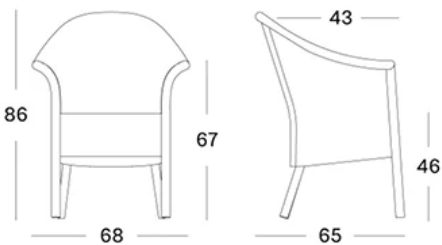

nylon glides

PRODUCT.PDF.DIMENSIONS

product.pdf.price **\$895**

PRODUCT.PDF.MAINTENANCE

product.pdf.go to product detail for maintenance instructions <https://cotswold-web.staging.wotz.be/en/p/o/dining-chairs/kenzo-dining-chair>