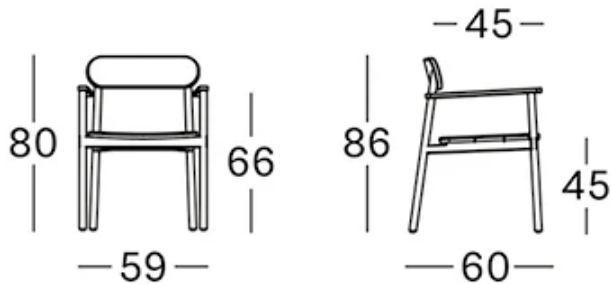

nylon glides

PRODUCT.PDF.DIMENSIONS

product.pdf.price **\$875**

PRODUCT.PDF.MAINTENANCE

product.pdf.go to product detail for maintenance instructions <https://cotswold-web.staging.wotz.be/en/p/o/dining-chairs/freya-dining-armchair>