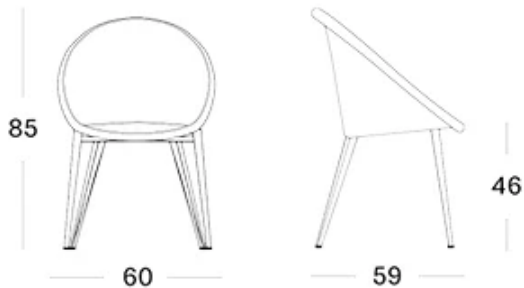

JACK DINING CHAIR STEEL BASE

PRODUCT.PDF.BRAND

Vincent Sheppard

PRODUCT.PDF.MATERIALS

Lloyd Loom weave | aluminium frame | steel base

PRODUCT.PDF.CUSHIONS

removable cover | 2 cm polyether foam filling |
cushion with piping

PRODUCT.PDF.GLIDES

nylon glides | felt glides available upon request

PRODUCT.PDF.DIMENSIONS

product.pdf.price **\$845**

PRODUCT.PDF.MAINTENANCE

product.pdf.go to product detail for maintenance instructions <https://cotswold-web.staging.wotz.be/en/pi/dining-chairs/jack-dining-chair-steel-base>