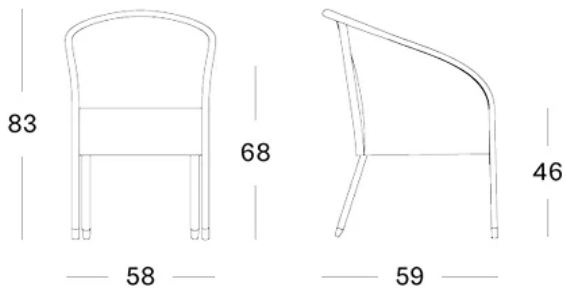

brass ferrules | chrome ferrules available on
request | nylon glides | felt glides available upon
request

PRODUCT.PDF.DIMENSIONS

product.pdf.price **\$625**

PRODUCT.PDF.MAINTENANCE

product.pdf.go to product detail for maintenance instructions <https://cotswold-web.staging.wotz.be/en/p/i/dining-chairs/chester-dining-chair>