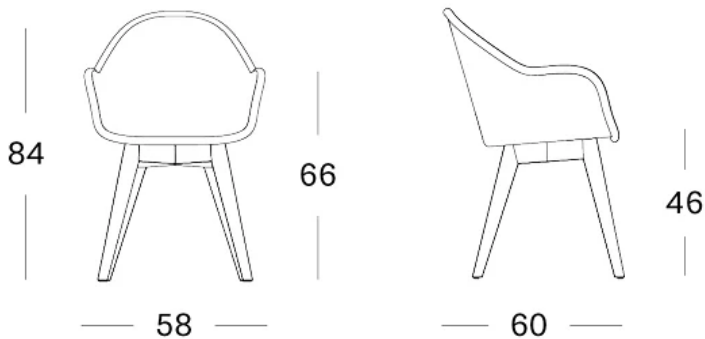

PRODUCT.PDF.GLIDES

felt glides

PRODUCT.PDF.DIMENSIONS

product.pdf.price **\$895**

PRODUCT.PDF.MAINTENANCE

product.pdf.go to product detail for maintenance instructions <https://cotswold-web.staging.wotz.be/en/p/i/dining-chairs/avril-hb-dining-chair-oak-base>